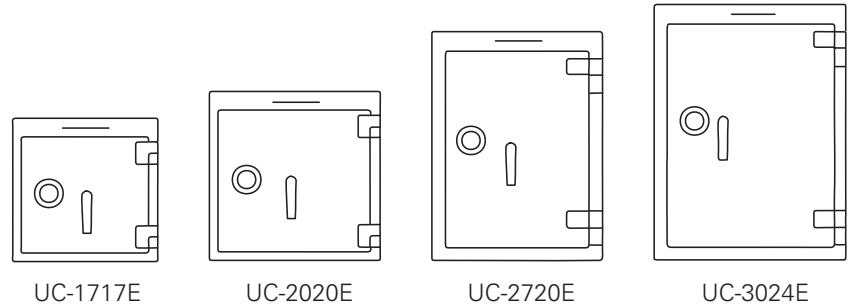

UC-1717E

UC-2020E

UC-2720E

UC-3024E

Options Available

- Custom sizes and colors
- Right swing doors on some models
- Biometric locks
- Coin trays

Specifications

Model	Exterior H x W x D (in)	Weight (lbs)
UC-1717E	16 x 18 x 16	125
UC-2020E	20 x 20 x 20	190
UC-2720E	27 x 20 x 20	205
UC-3024E	30 x 24 x 20	290